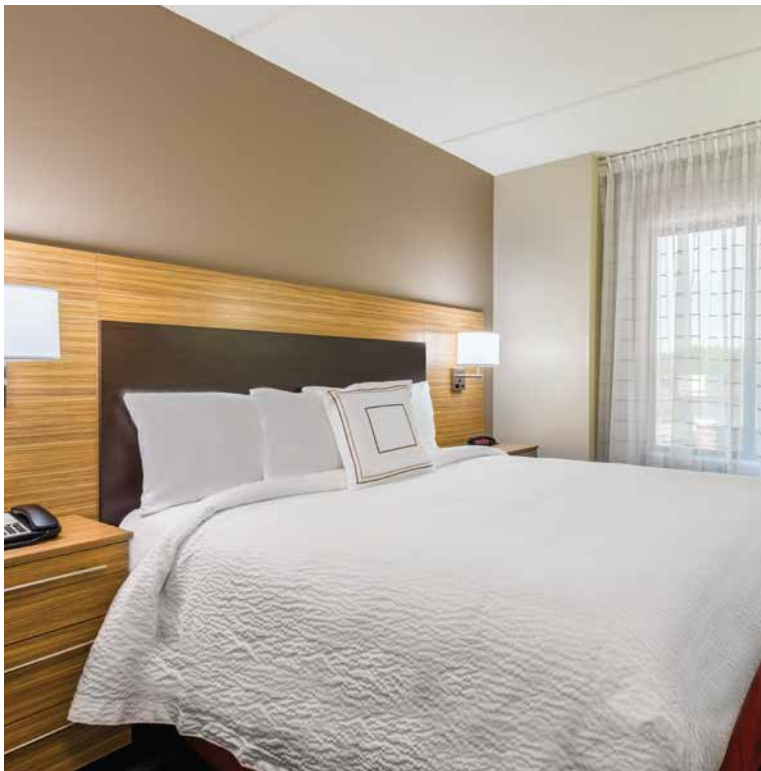

You'll love the great extras like 32" flat screen HDTV, luxurious bedding and cushy sleep sofa. Whip up a meal in the kitchen with full-size appliances, and relax in our spacious rooms with complimentary high speed Internet access in all guest rooms, along with Wi-Fi in public spaces.

t: 518-362-8990
f: 518-362-8991

www.TownePlaceSuitesLatham.com

TOWNEPLACE
SUITES®
BY MARRIOTT

GUEST ROOM AMENITIES

- Three flexible floor plans: studio, one and two-bedroom suites
- Luxurious bedding and a cushy sleep sofa
- Fully equipped, full-size kitchen
- Separate living and sleeping areas
- Complimentary high-speed Internet
- Flat panel HDTV's
- Pet-friendly