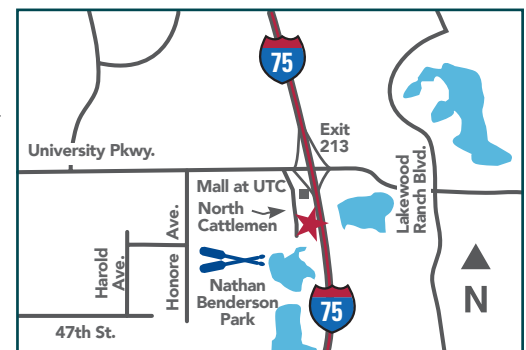

Restaurants Nearby

- Panera Bread
- Brio Tuscan Grille
- Cheesecake Factory
- Jpan Sushi and Grill
- California Pizza Kitchen
- Seasons 52
- Rusty Bucket
- The Capital Grille

Directions to Our Hotel

From Sarasota/Bradenton Airport: Turn left onto University Parkway continue for 6 miles and turn right onto N Cattlemen.

From Tampa International Airport: Follow signs from Airport towards St. Petersburg (I-275 south). Then take I-75 south towards Naples to exit 213. Follow ramp onto University Parkway west. Turn right N Cattlemen.

From I-75: Follow to exit 213, University Parkway west. Turn right onto N Cattlemen.

homewoodsuites.com / 1-800-CALL-HOME