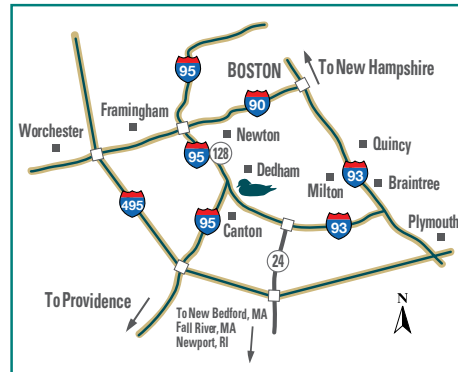

Shopping

- Legacy Place
- South Shore Plaza
- Westgate Mall
- Wrentham Premium Outlets

Restaurants Nearby

- Aquitaine at Legacy Place
- Cheesecake Factory at South Shore Plaza
- Kings Bowling at Legacy Place
- Legal Sea Foods at South Shore Plaza
- P.F. Chang’s at Legacy Place
- The Met Bar & Grill at Legacy Place

Area Colleges

- Babson College
- Curry College
- Regis College
- Stonehill College

Directions To Our Hotel

From Boston Logan International Airport:

Follow I-93 South to Exit 2B (Rt. 138 N) towards Milton. Make first left onto Royall Street. Hotel will be on the left.

From TF Green Providence:

Merge onto I-95 North toward Providence crossing into MA. Merge onto I-93 North via Exit 12 toward Boston. Take Exit 2B (Rt. 138 N) towards Milton. Turn left onto Royall Street.